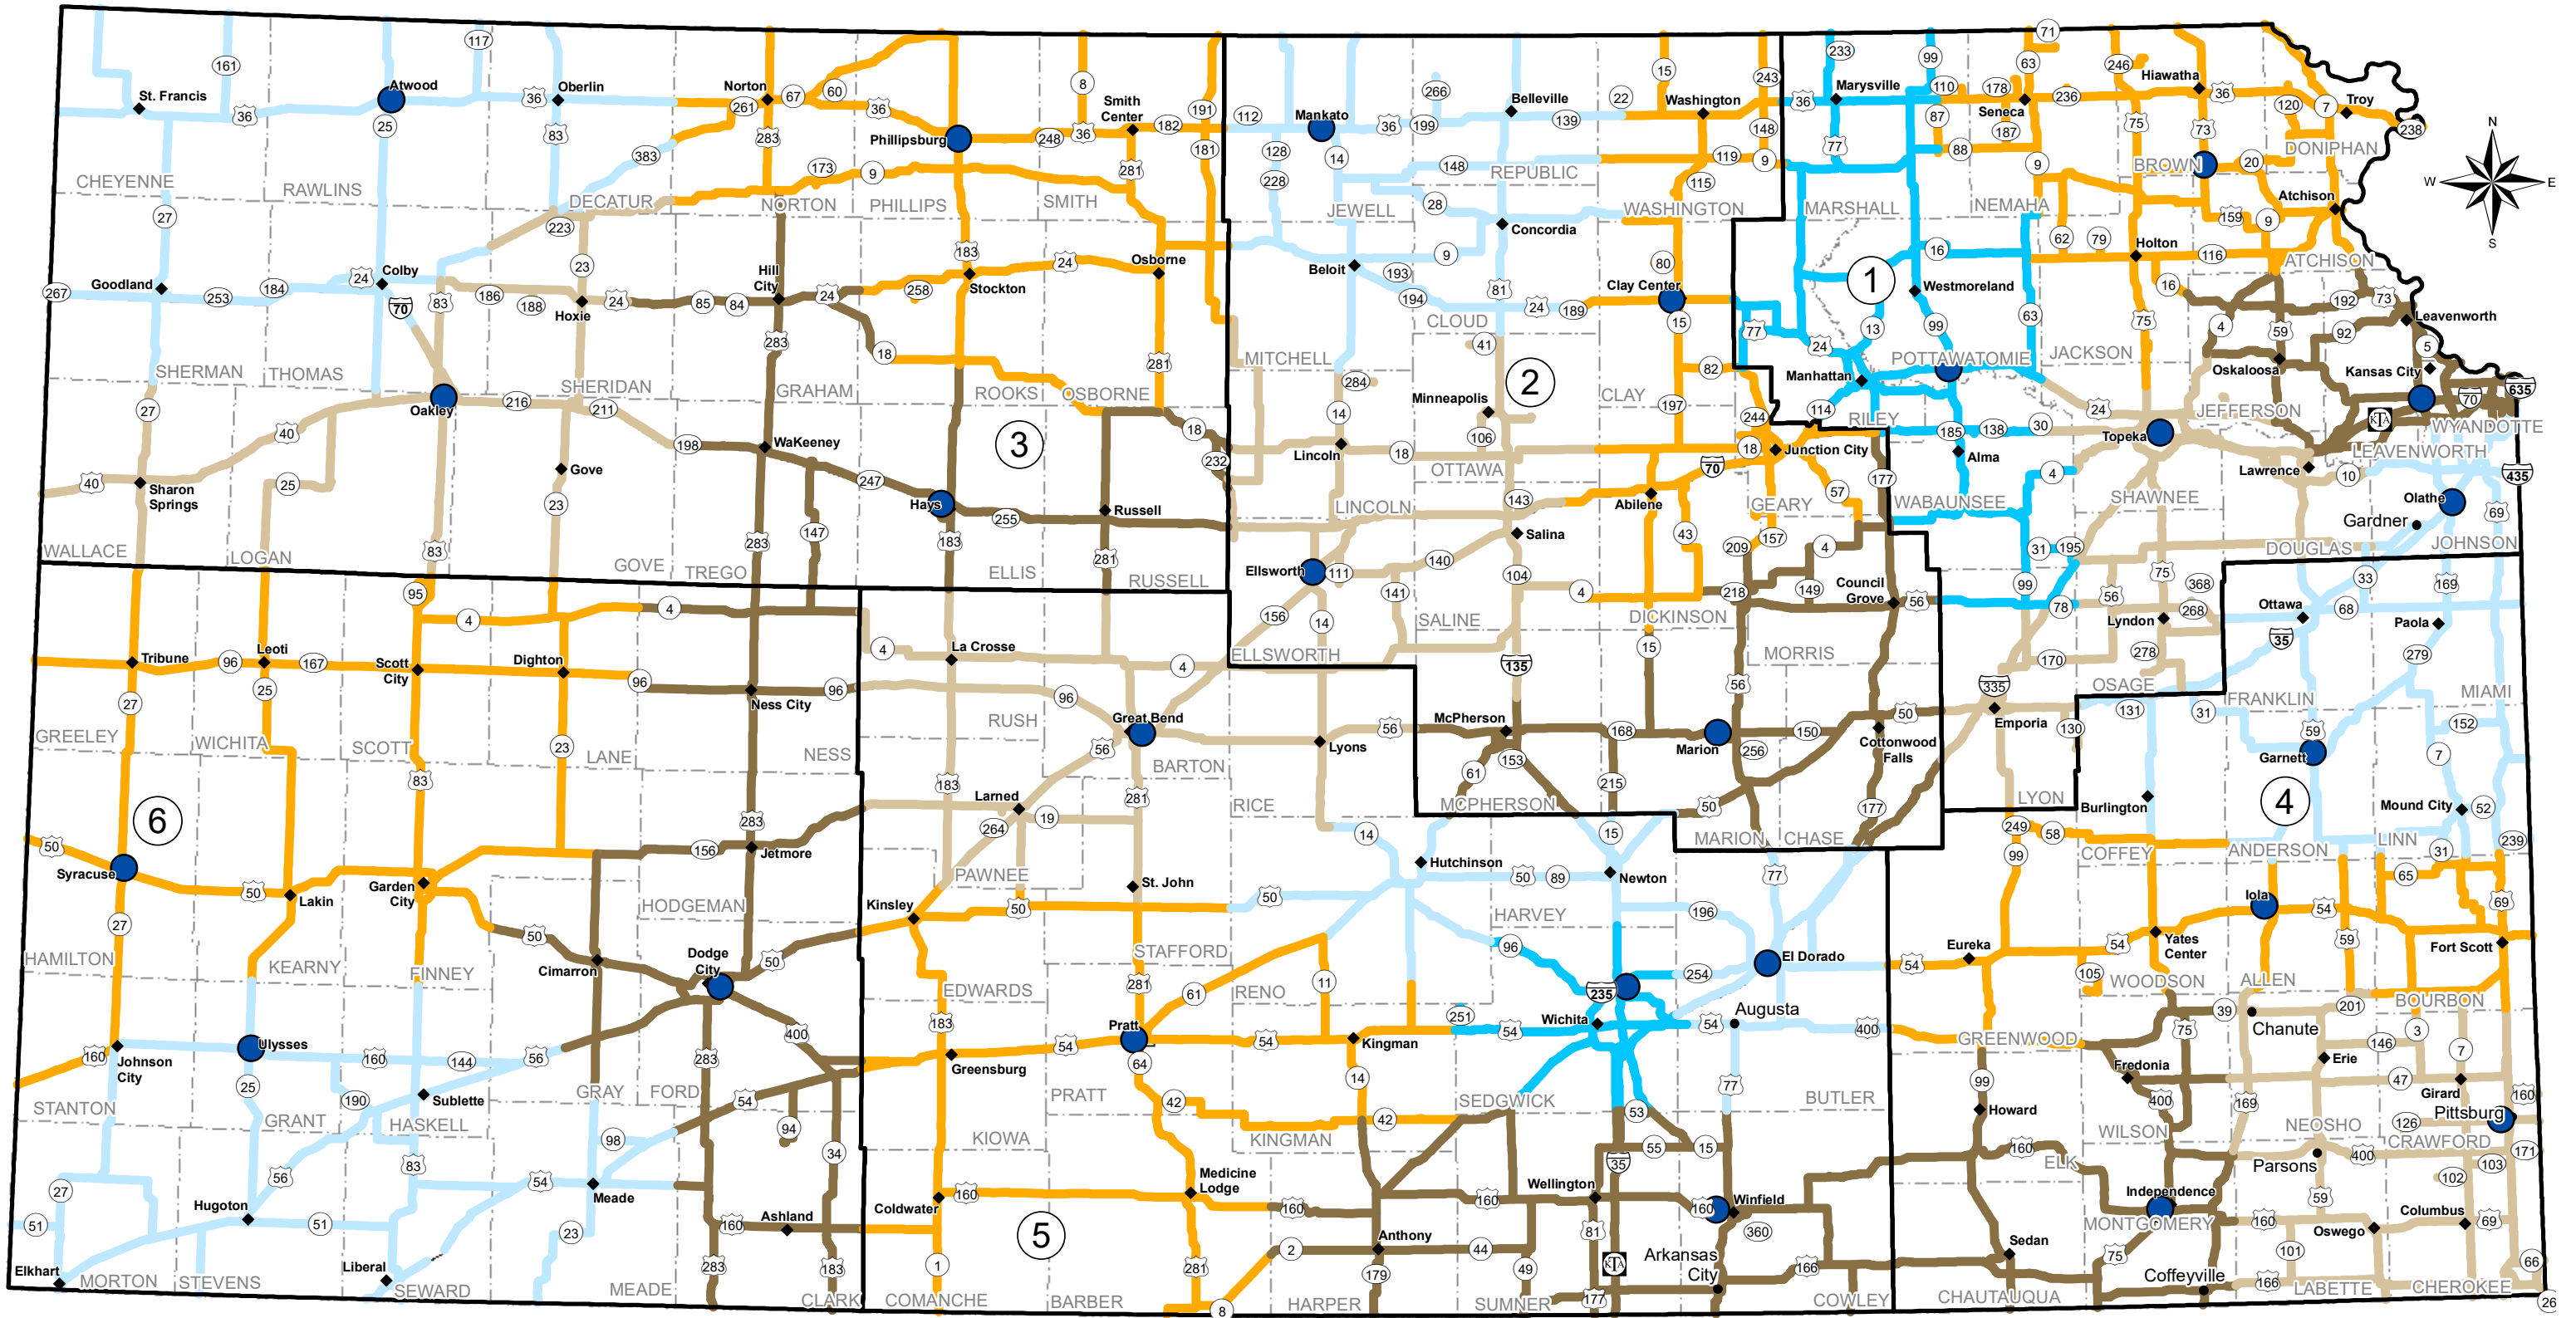

KDOT MAINTENANCE AREAS

PREPARED BY THE
KANSAS DEPARTMENT OF TRANSPORTATION
BUREAU OF TRANSPORTATION PLANNING
 MAP CREATED FRIDAY, MAY 25, 2018
 KDOT makes no warranties, guarantees, or representations for accuracy of this information and assumes no liability for errors or omissions.