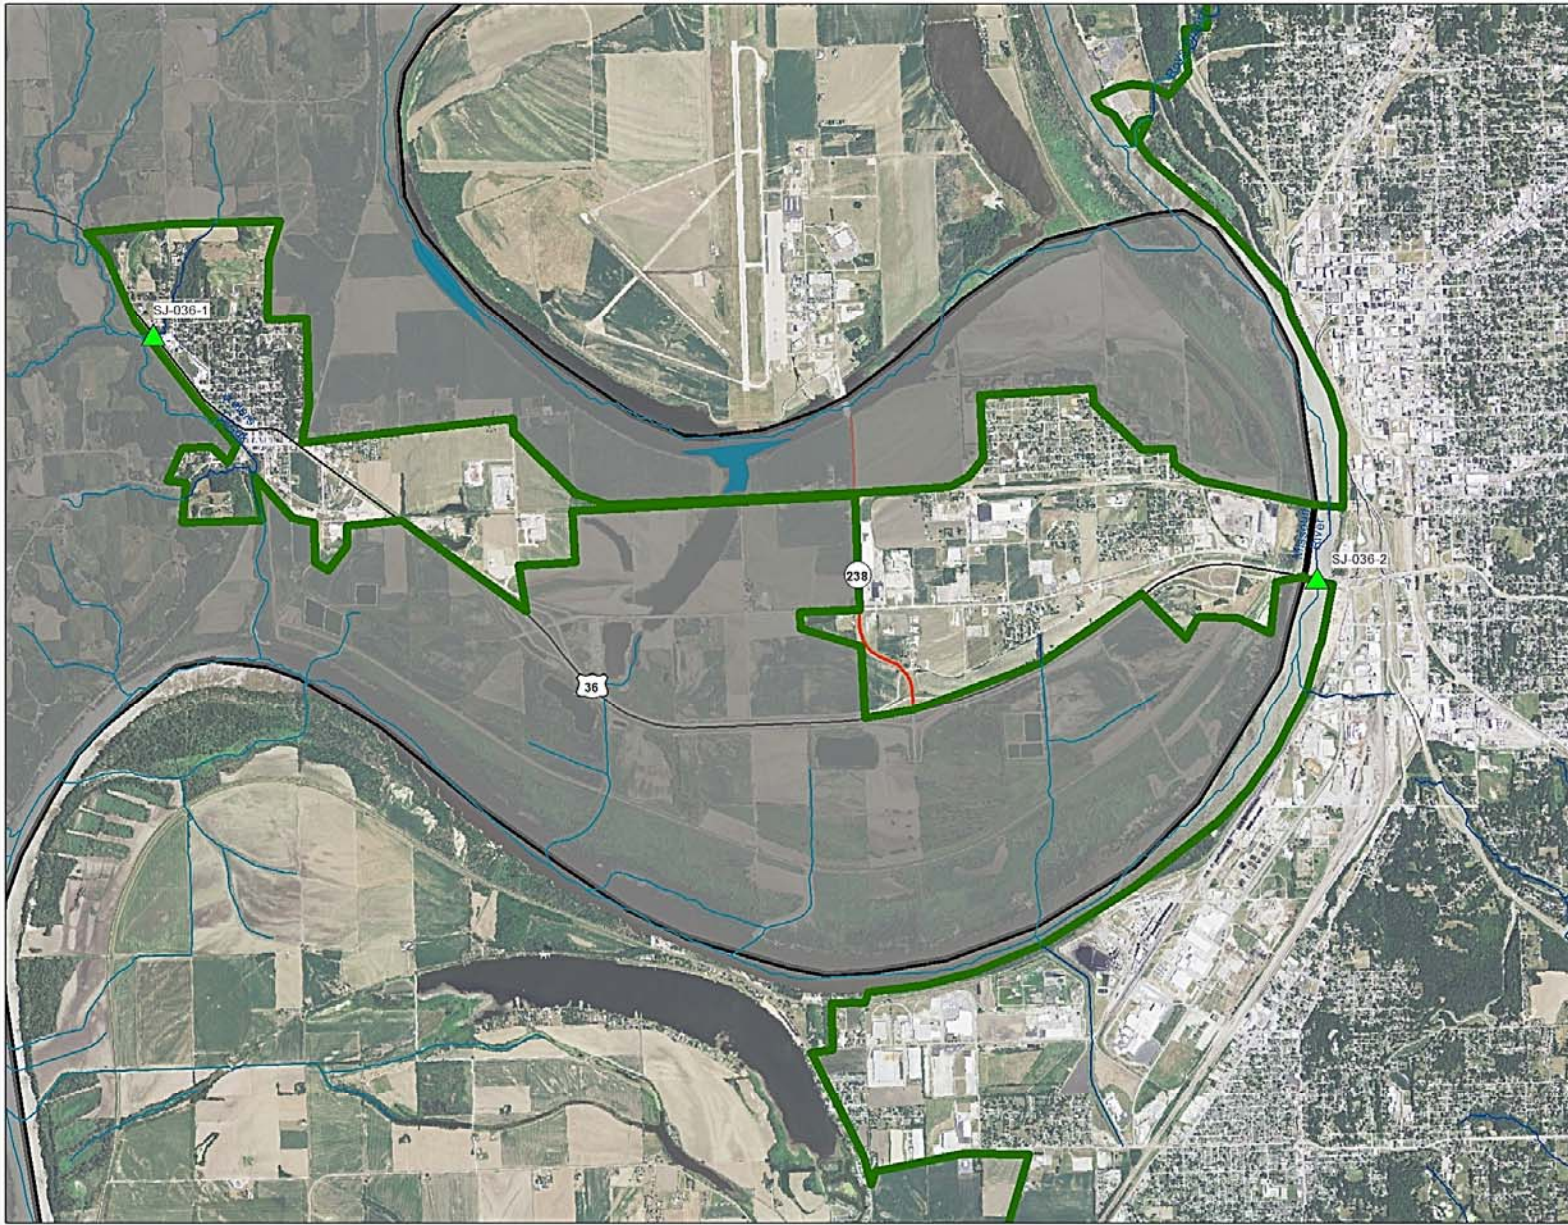

City of St. Joseph, MO Urbanized Area

Legend

-  KDOT Outfall
-  Urban Area
-  Stream
-  Interstate
-  K-Route
-  US-Route