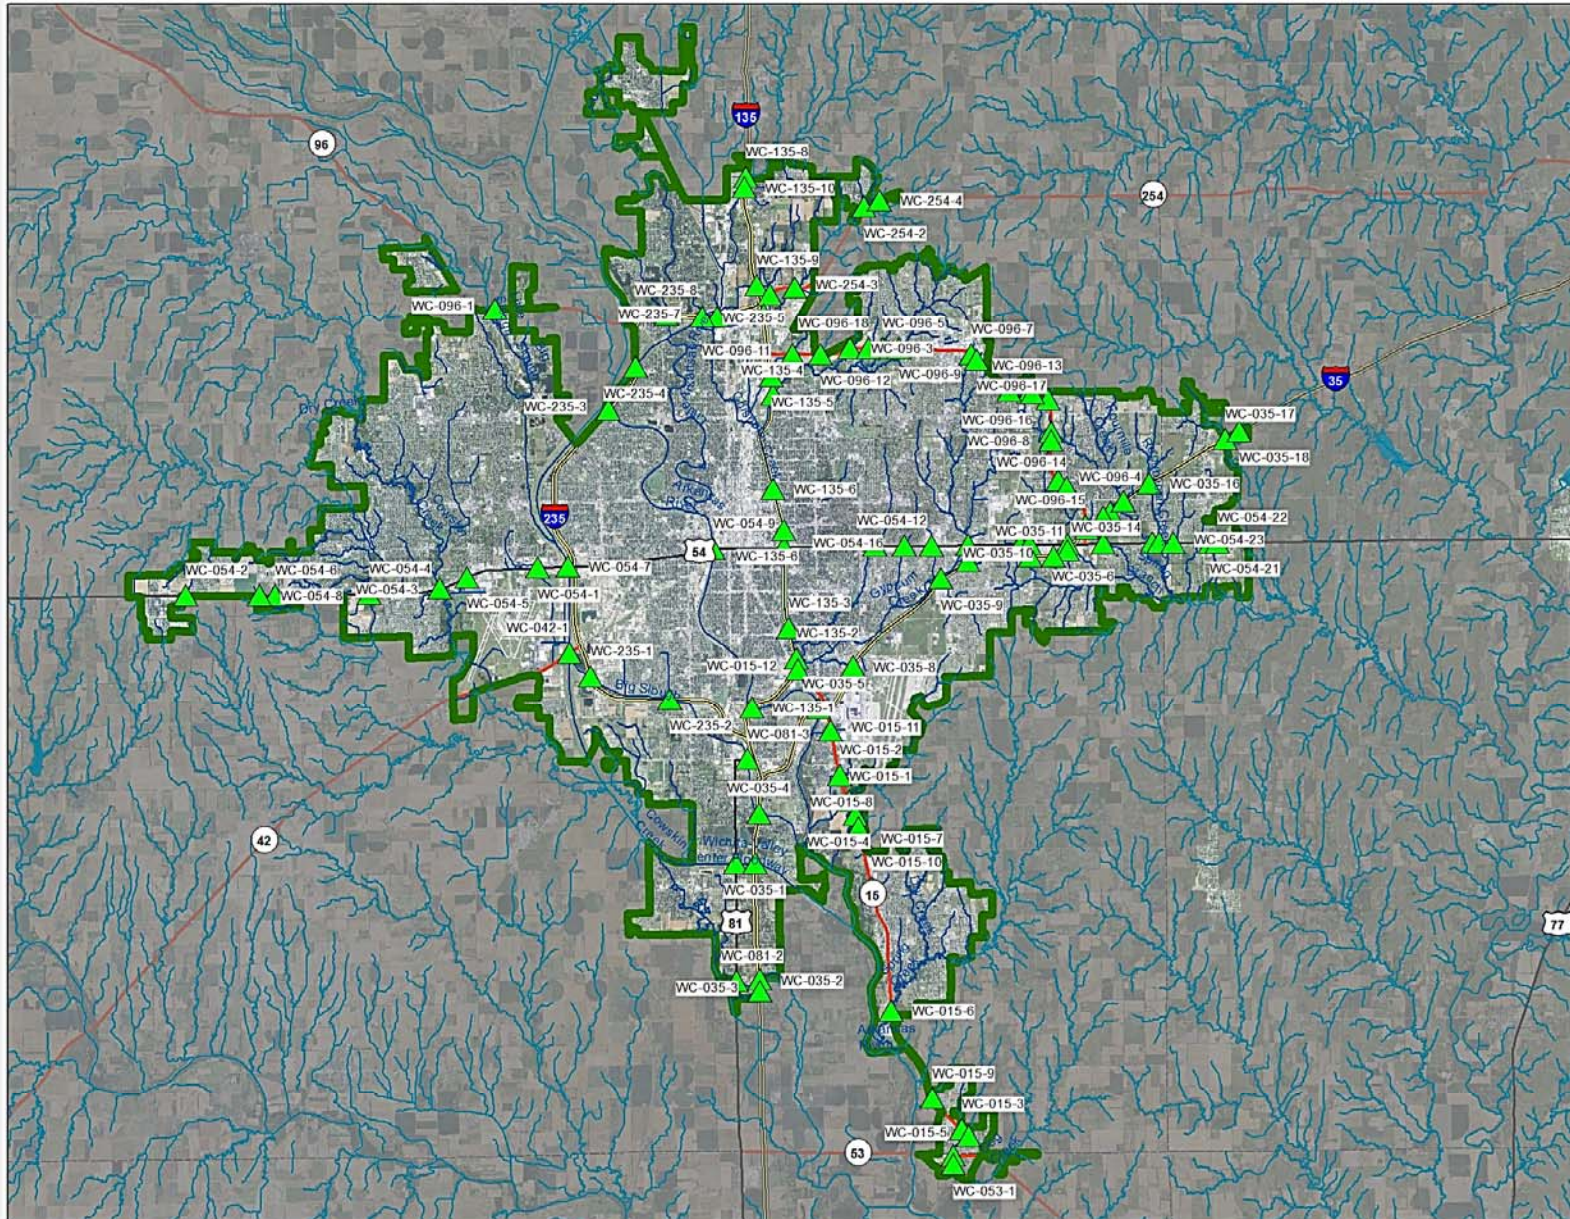

City of Wichita, KS

Legend

-  KDOT Outfall
-  Urban Area
-  Stream
-  Interstate
-  K-Route
-  US-Route