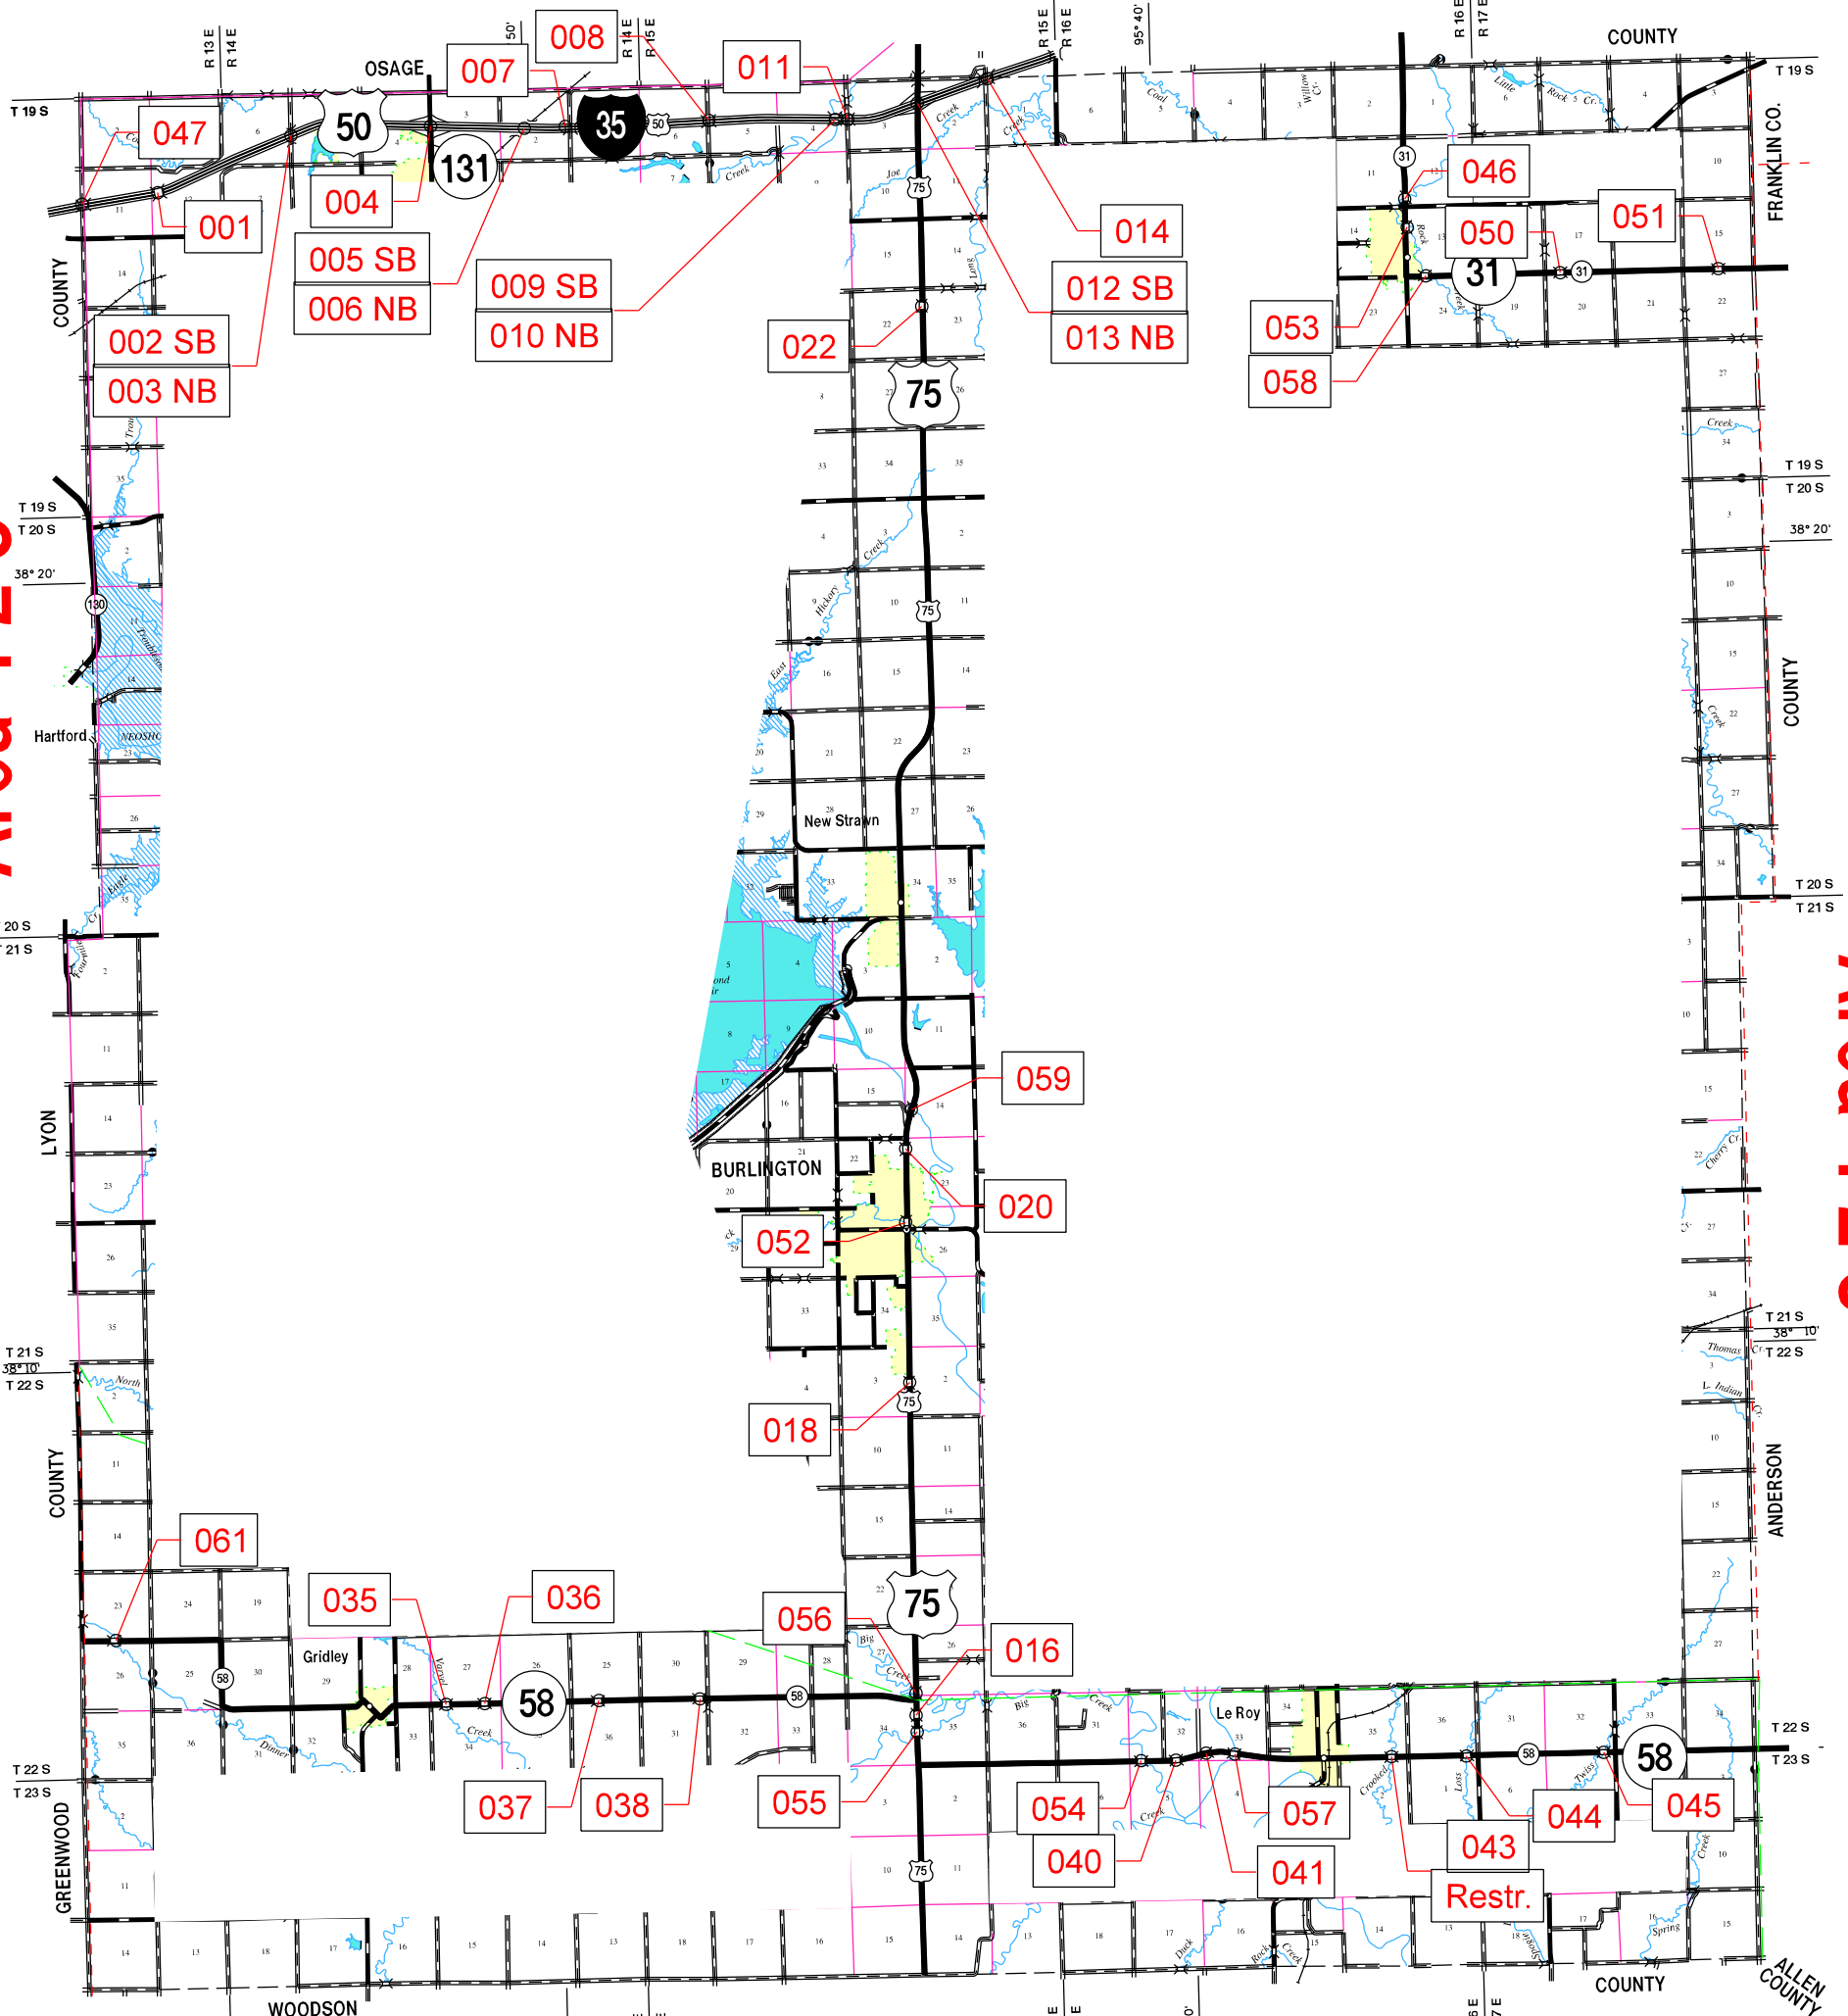

# Area 4-2-5

# Area 4-1-4

KDOT makes no warranties, guarantees, or representations for accuracy of this information and assumes no liability for errors or omissions.

31 Mar 2023

4th District

COFFEY COUNTY 16

Sub Area Boundary

Area Boundary

DISTRICT BOUNDARY

COFFEY COUNTY 16

4th District