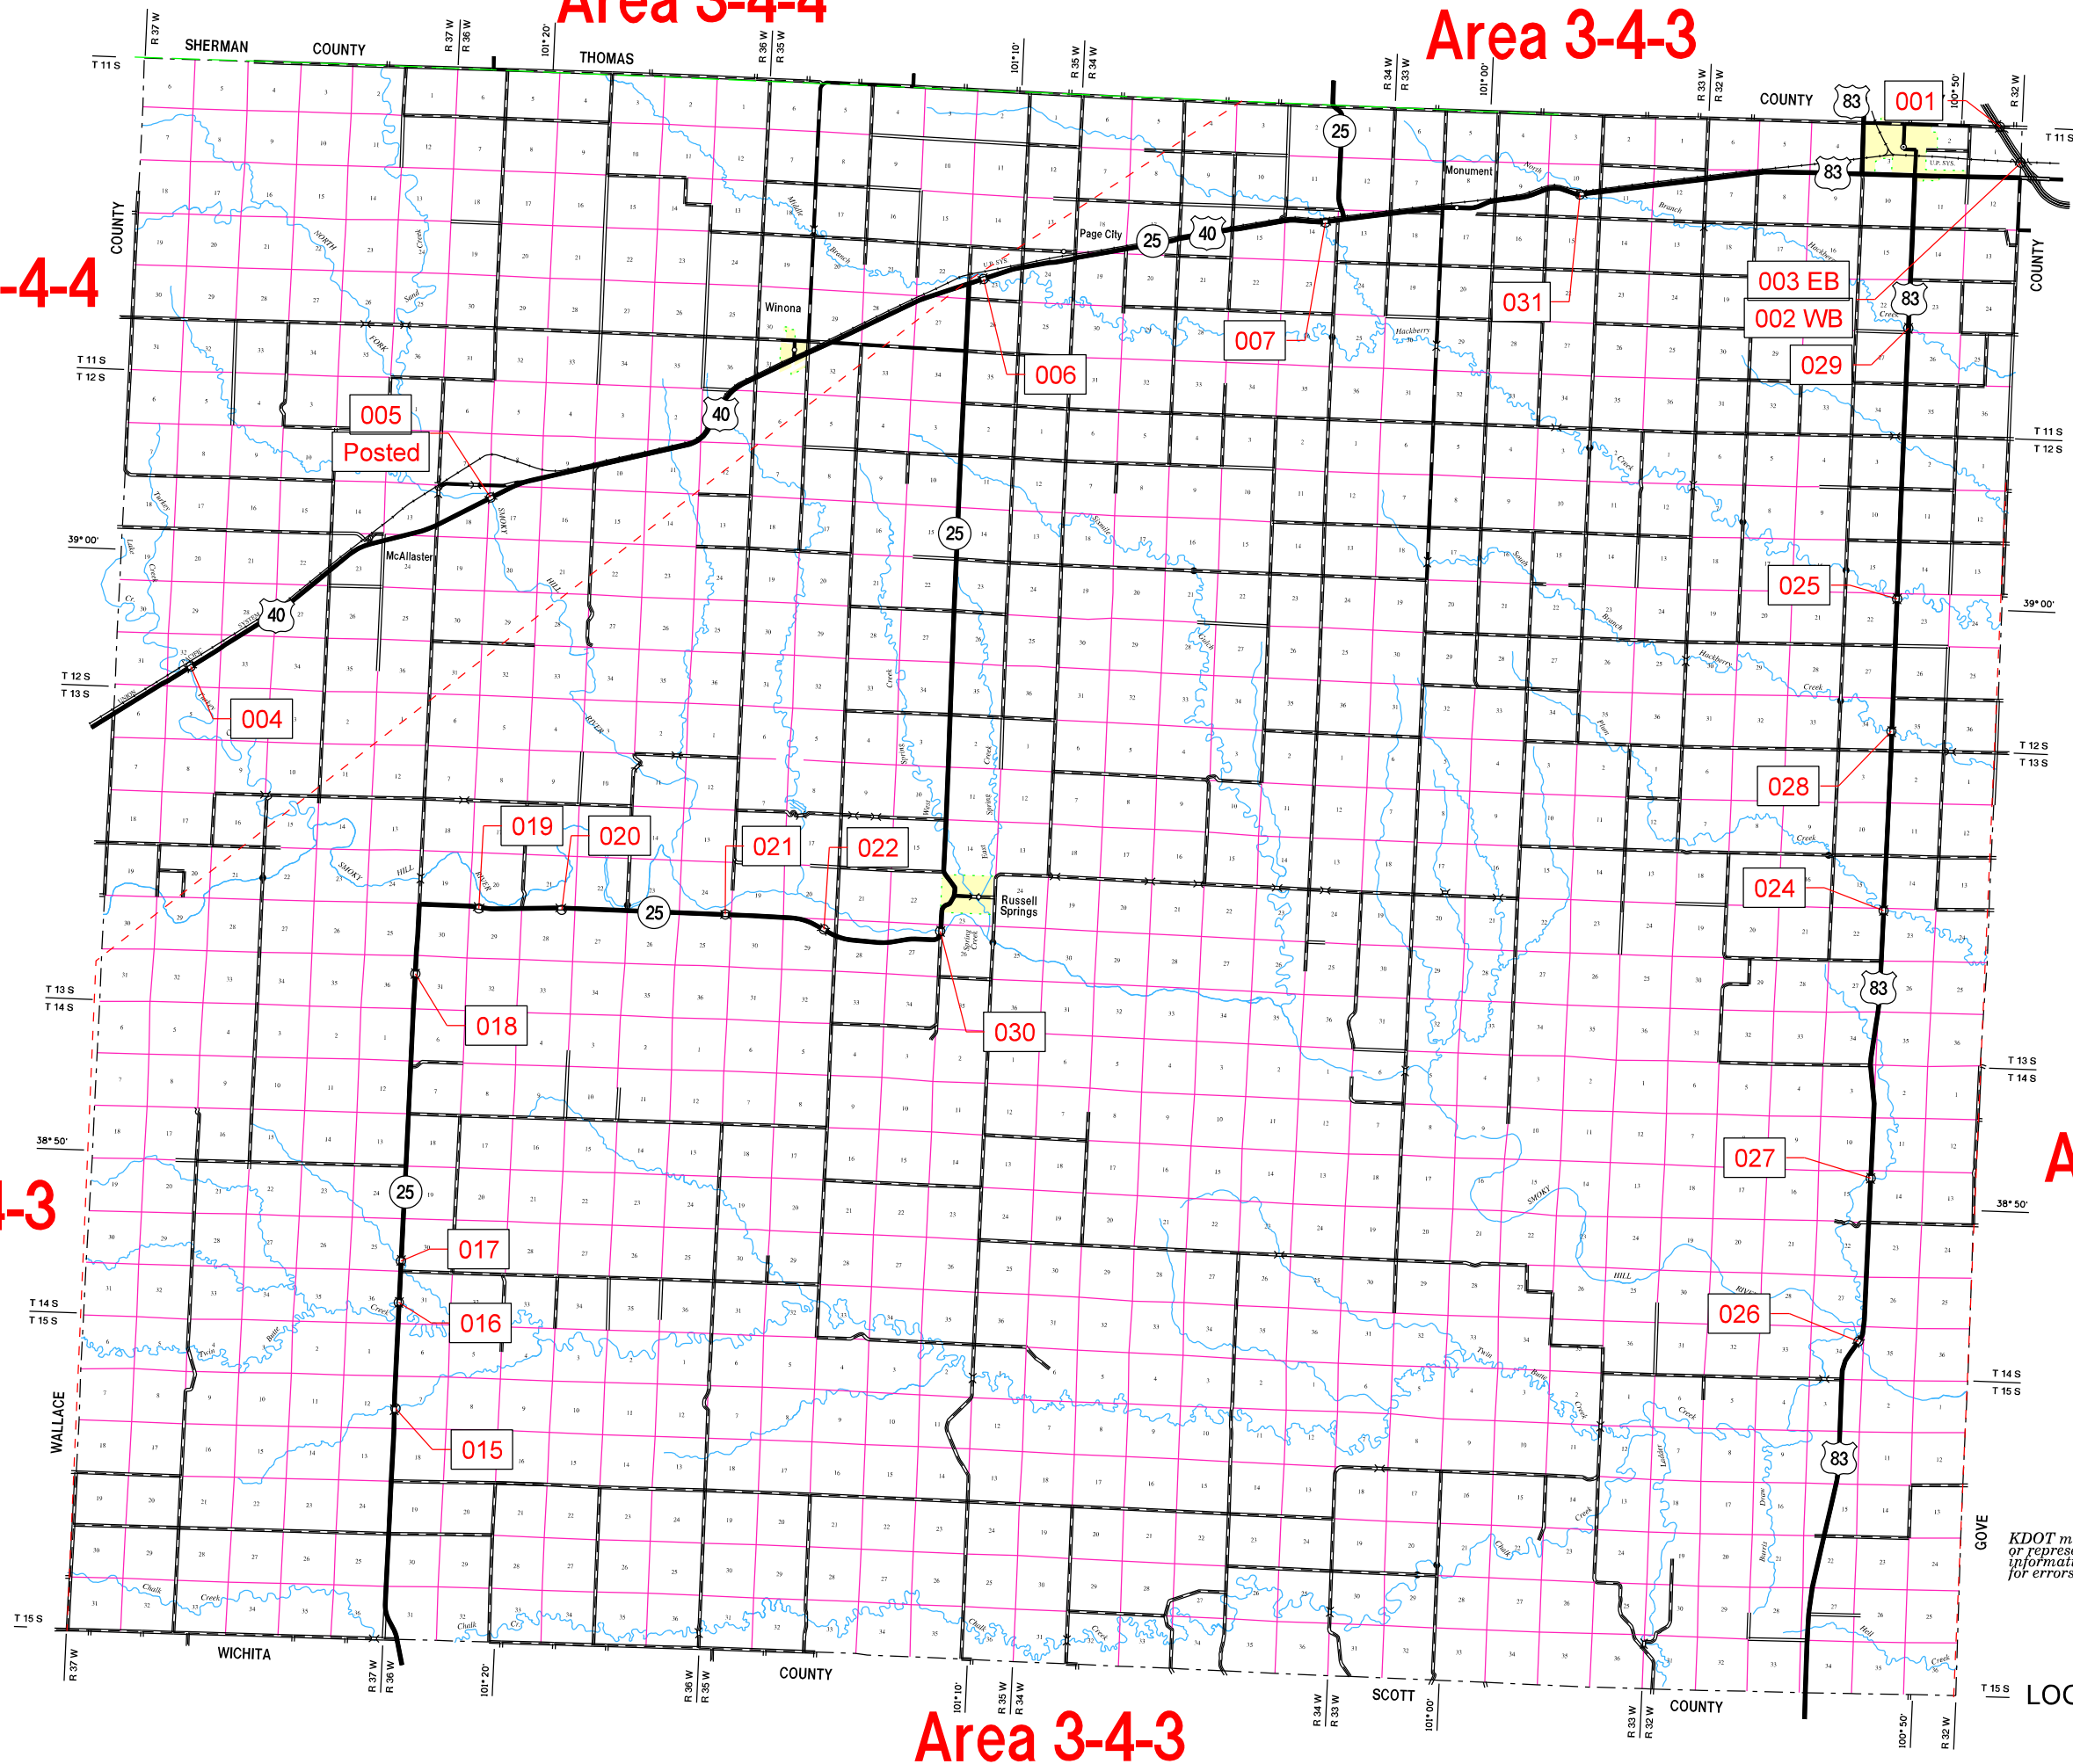

Area 3-4-4

Area 3-4-3

Area 3-4-4

Area 3-4-3

Area 3-4-3

Sub Area Boundary

Area Boundary

KDOT makes no warranties, guarantees, or representations for accuracy of this information and assumes no liability for errors or omissions.

18 Jan 2024

3rd District

LOGAN COUNTY 55

Area 3-4-3