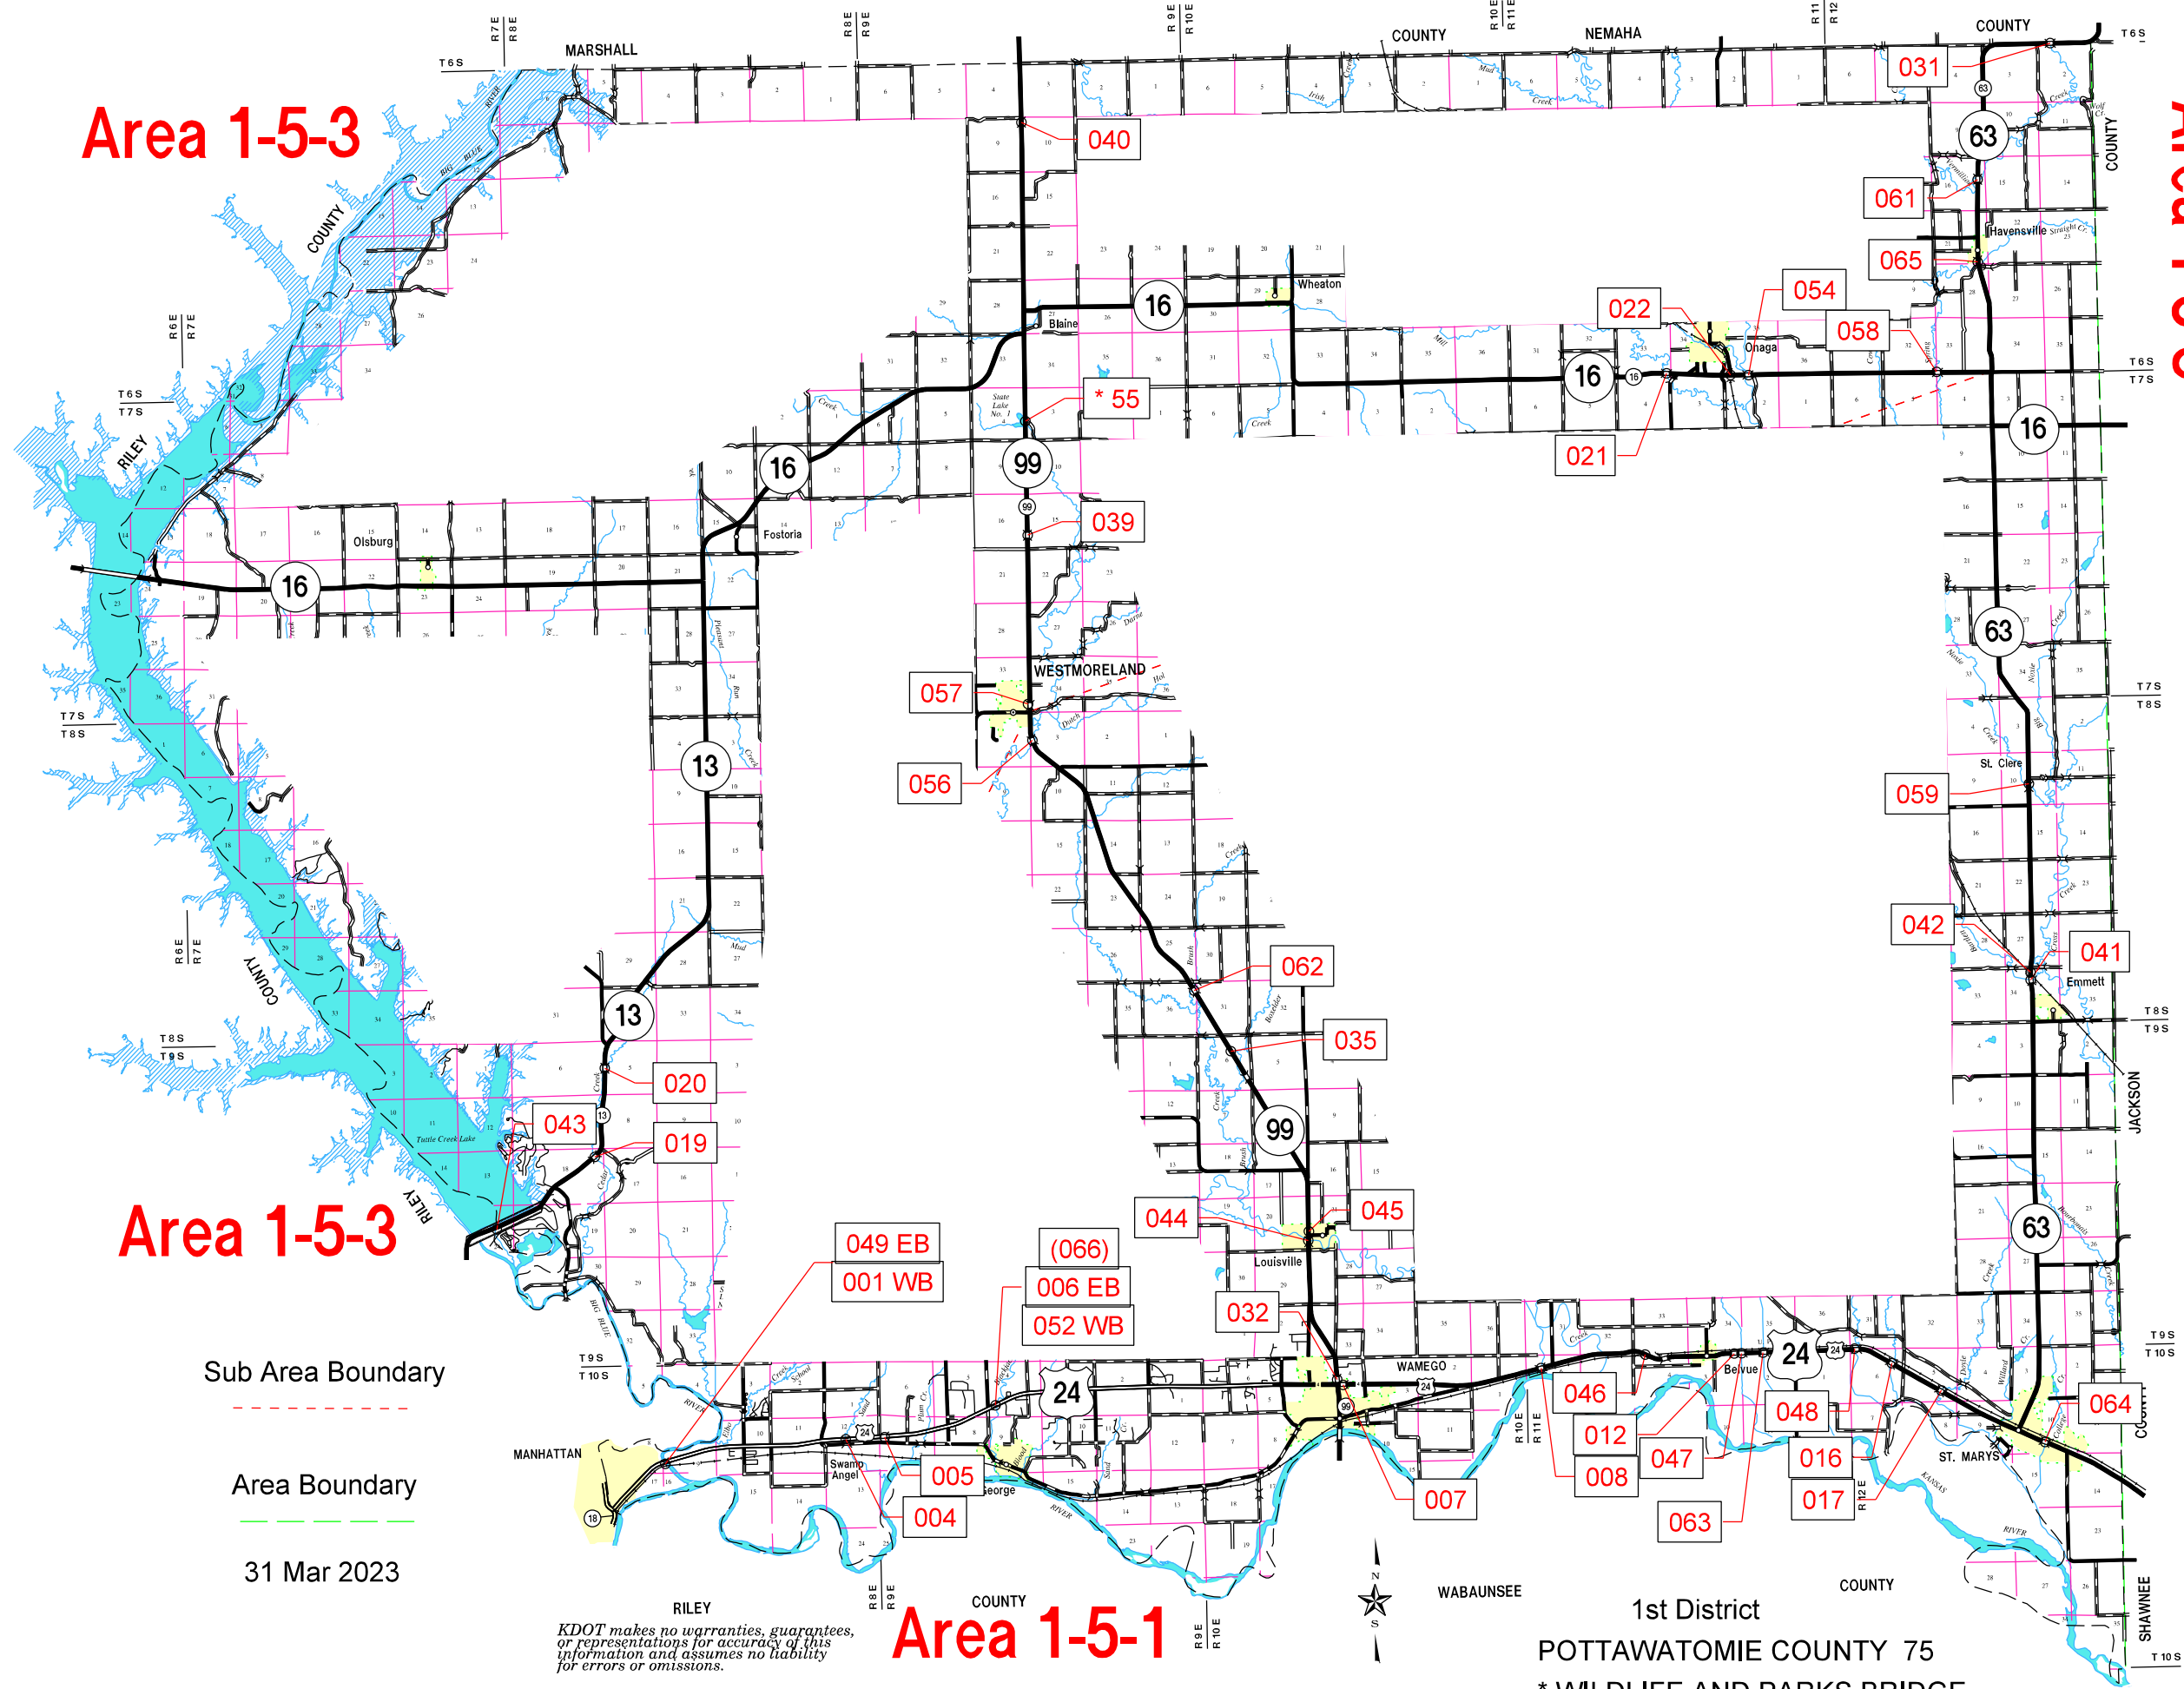

Area 1-5-3

Area 1-5-3

Area 1-5-3

Area 1-5-1

Area 1-5-3

Sub Area Boundary

Area Boundary

31 Mar 2023

KDOT makes no warranties, guarantees, or representations for accuracy of this information and assumes no liability for errors or omissions.

Area 1-5-1

1st District
POTTAWATOMIE COUNTY 75
* WILDLIFE AND PARKS BRIDGE