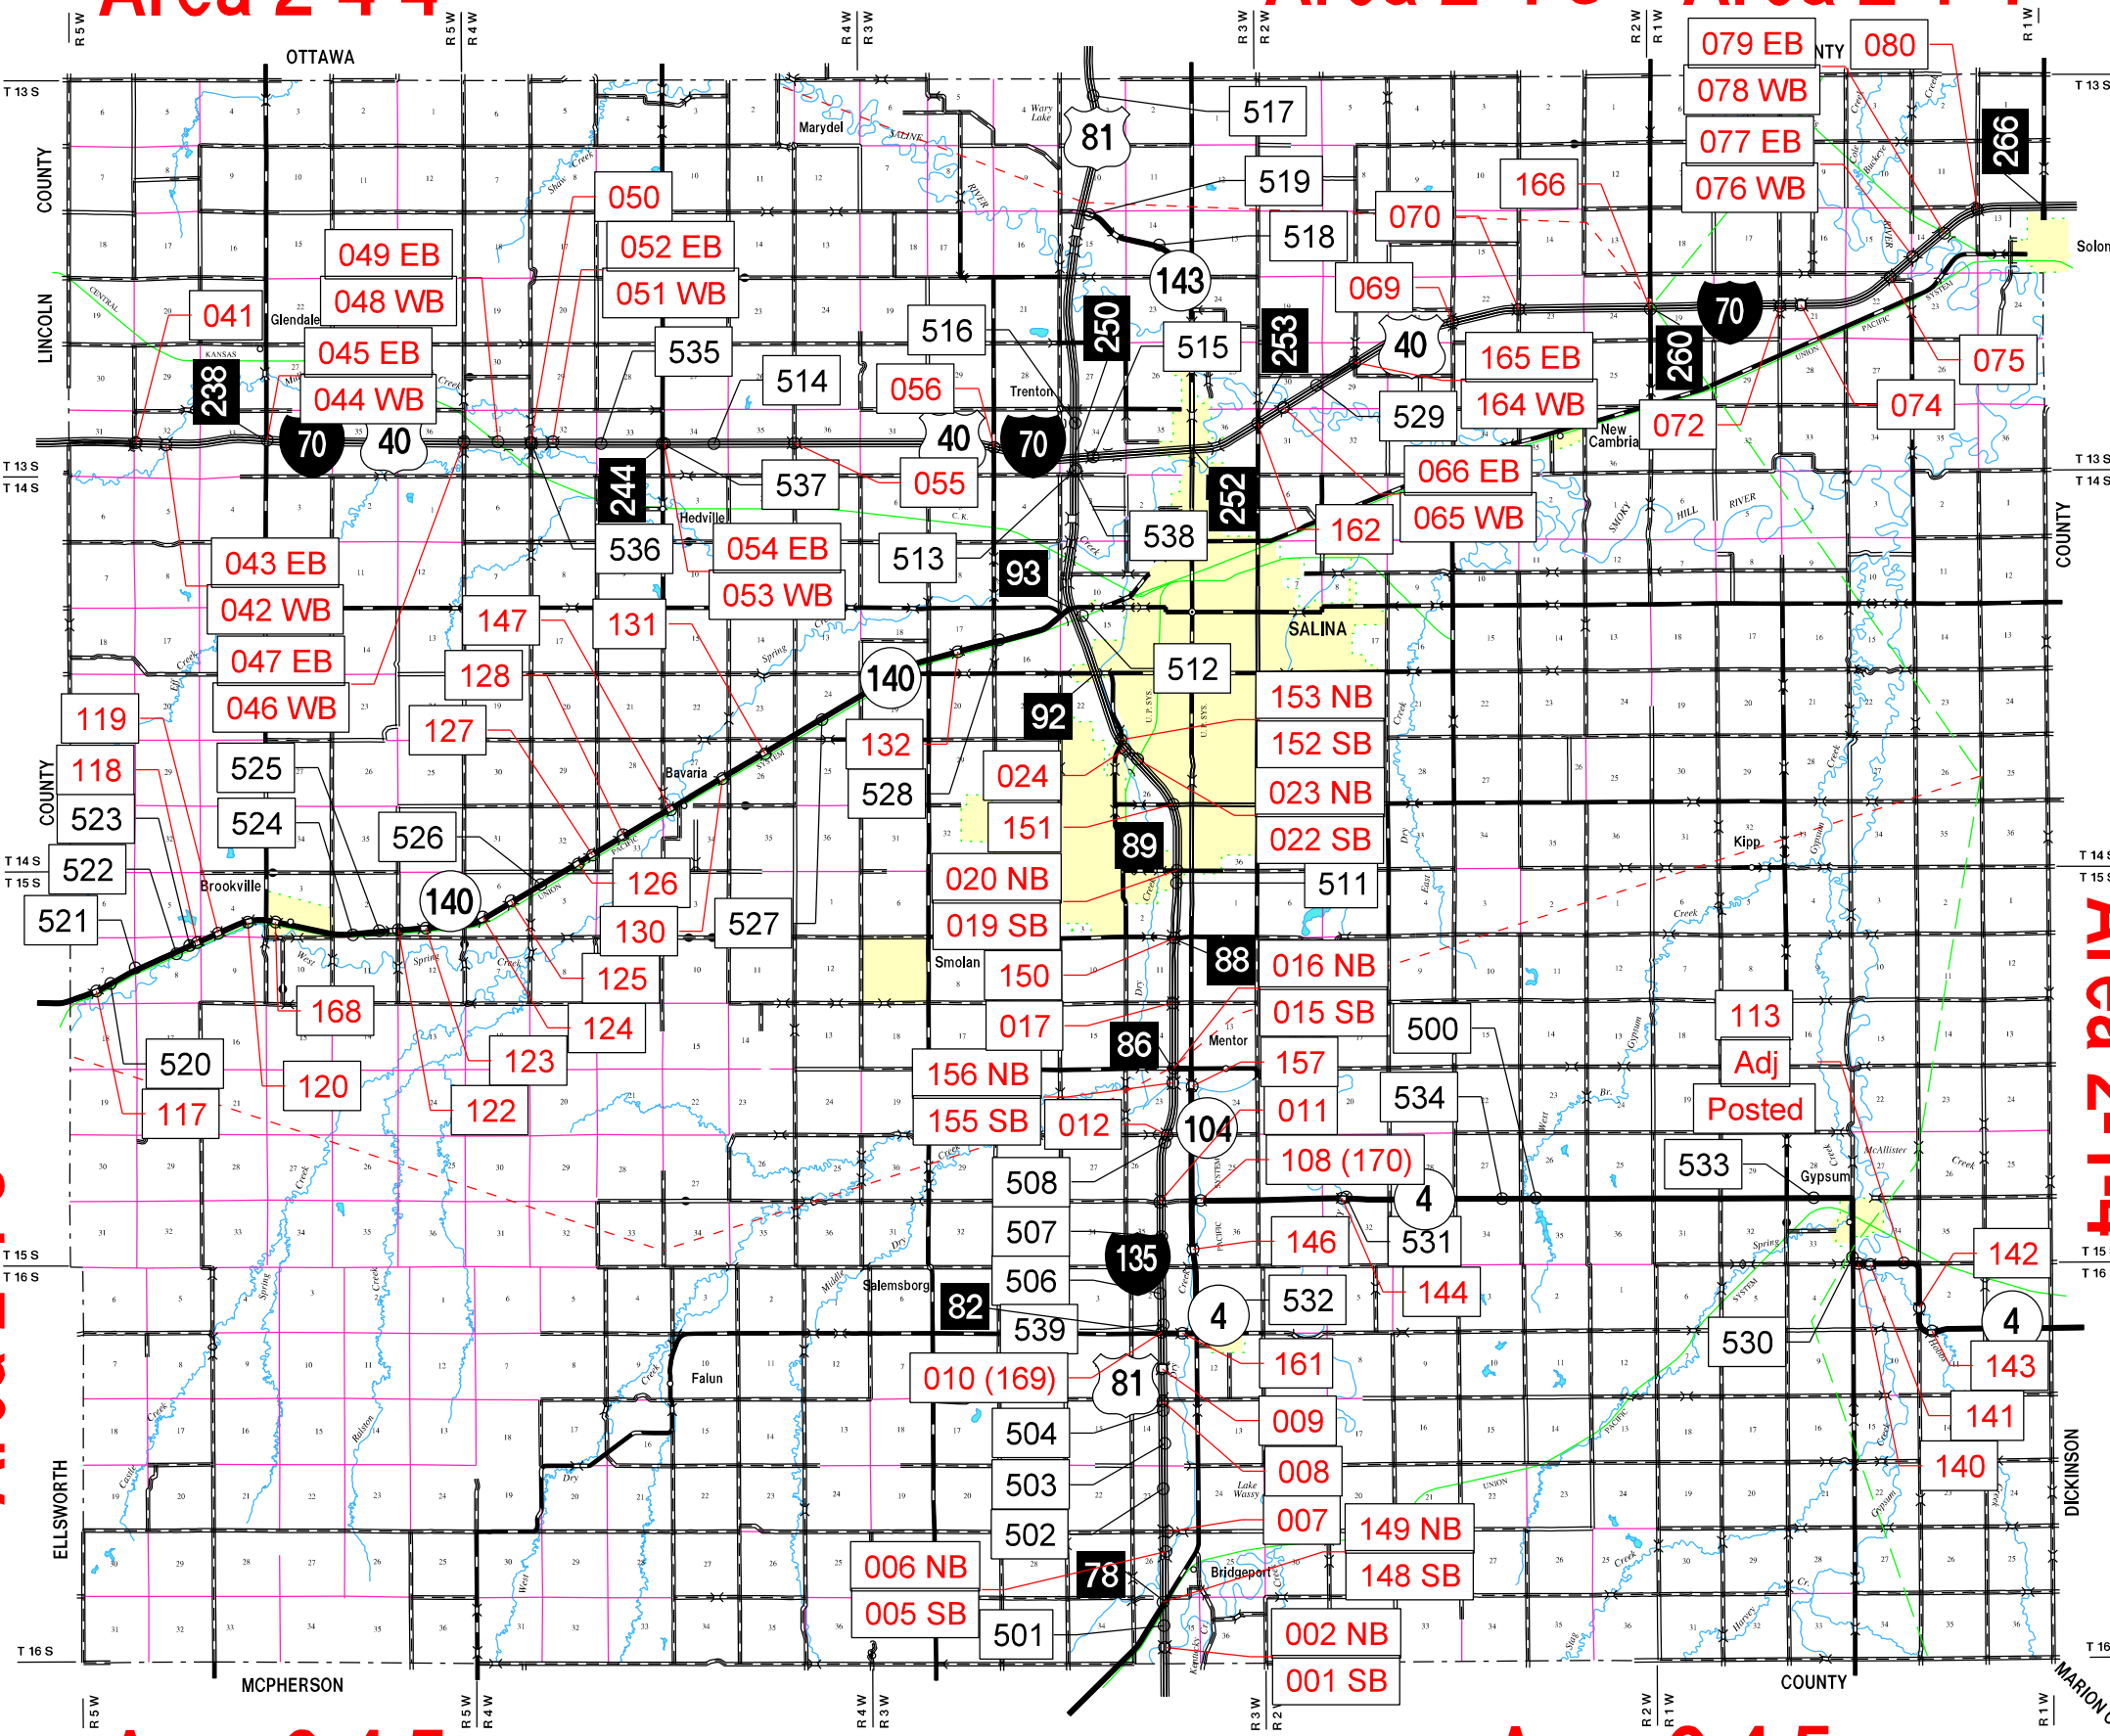

Area 2-4-4

Area 2-4-3

Area 2-1-4

Area 2-4-4

Area 2-4-5

Area 2-1-4

Area 2-4-5

KDOT makes no warranties, guarantees, or representations for accuracy of this information and assumes no liability for errors or omissions.

17 May 2024
 2nd District
 SALINE COUNTY 85

Sub Area Boundary
 Area Boundary
 DISTRICT BOUNDARY