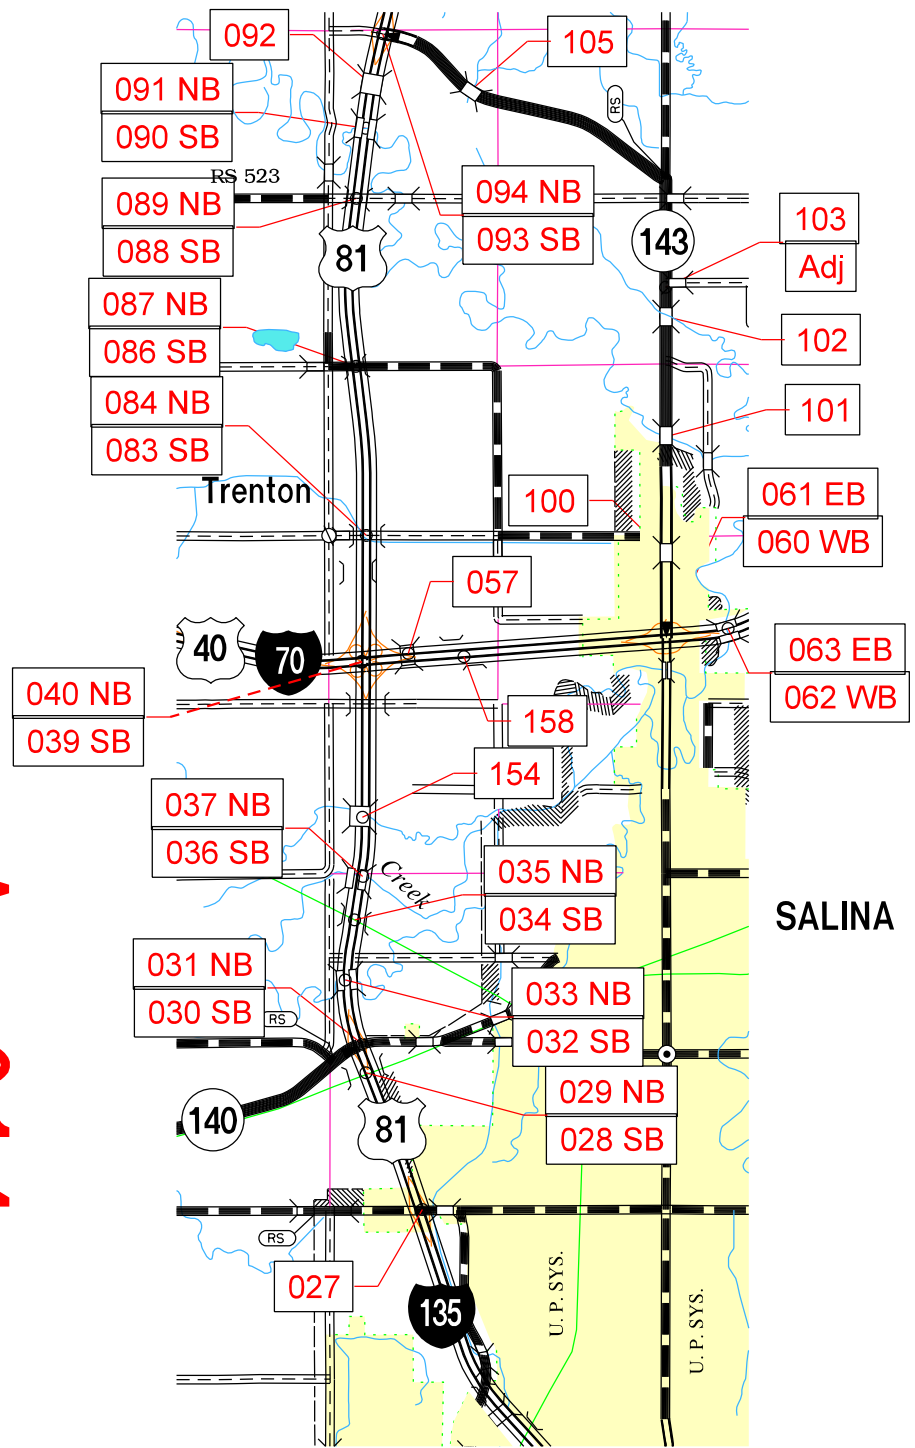

Area 2-4-4

Area 2-4-3

Area 2-1-4

Area 2-4-4

Area 2-4-5

Area 2-1-4

Area 2-4-5

KDOT makes no warranties, guarantees, or representations for accuracy of this information and assumes no liability for errors or omissions.

17 May 2024
 2nd District
 SALINE COUNTY 85

Sub Area Boundary
 Area Boundary
 DISTRICT BOUNDARY