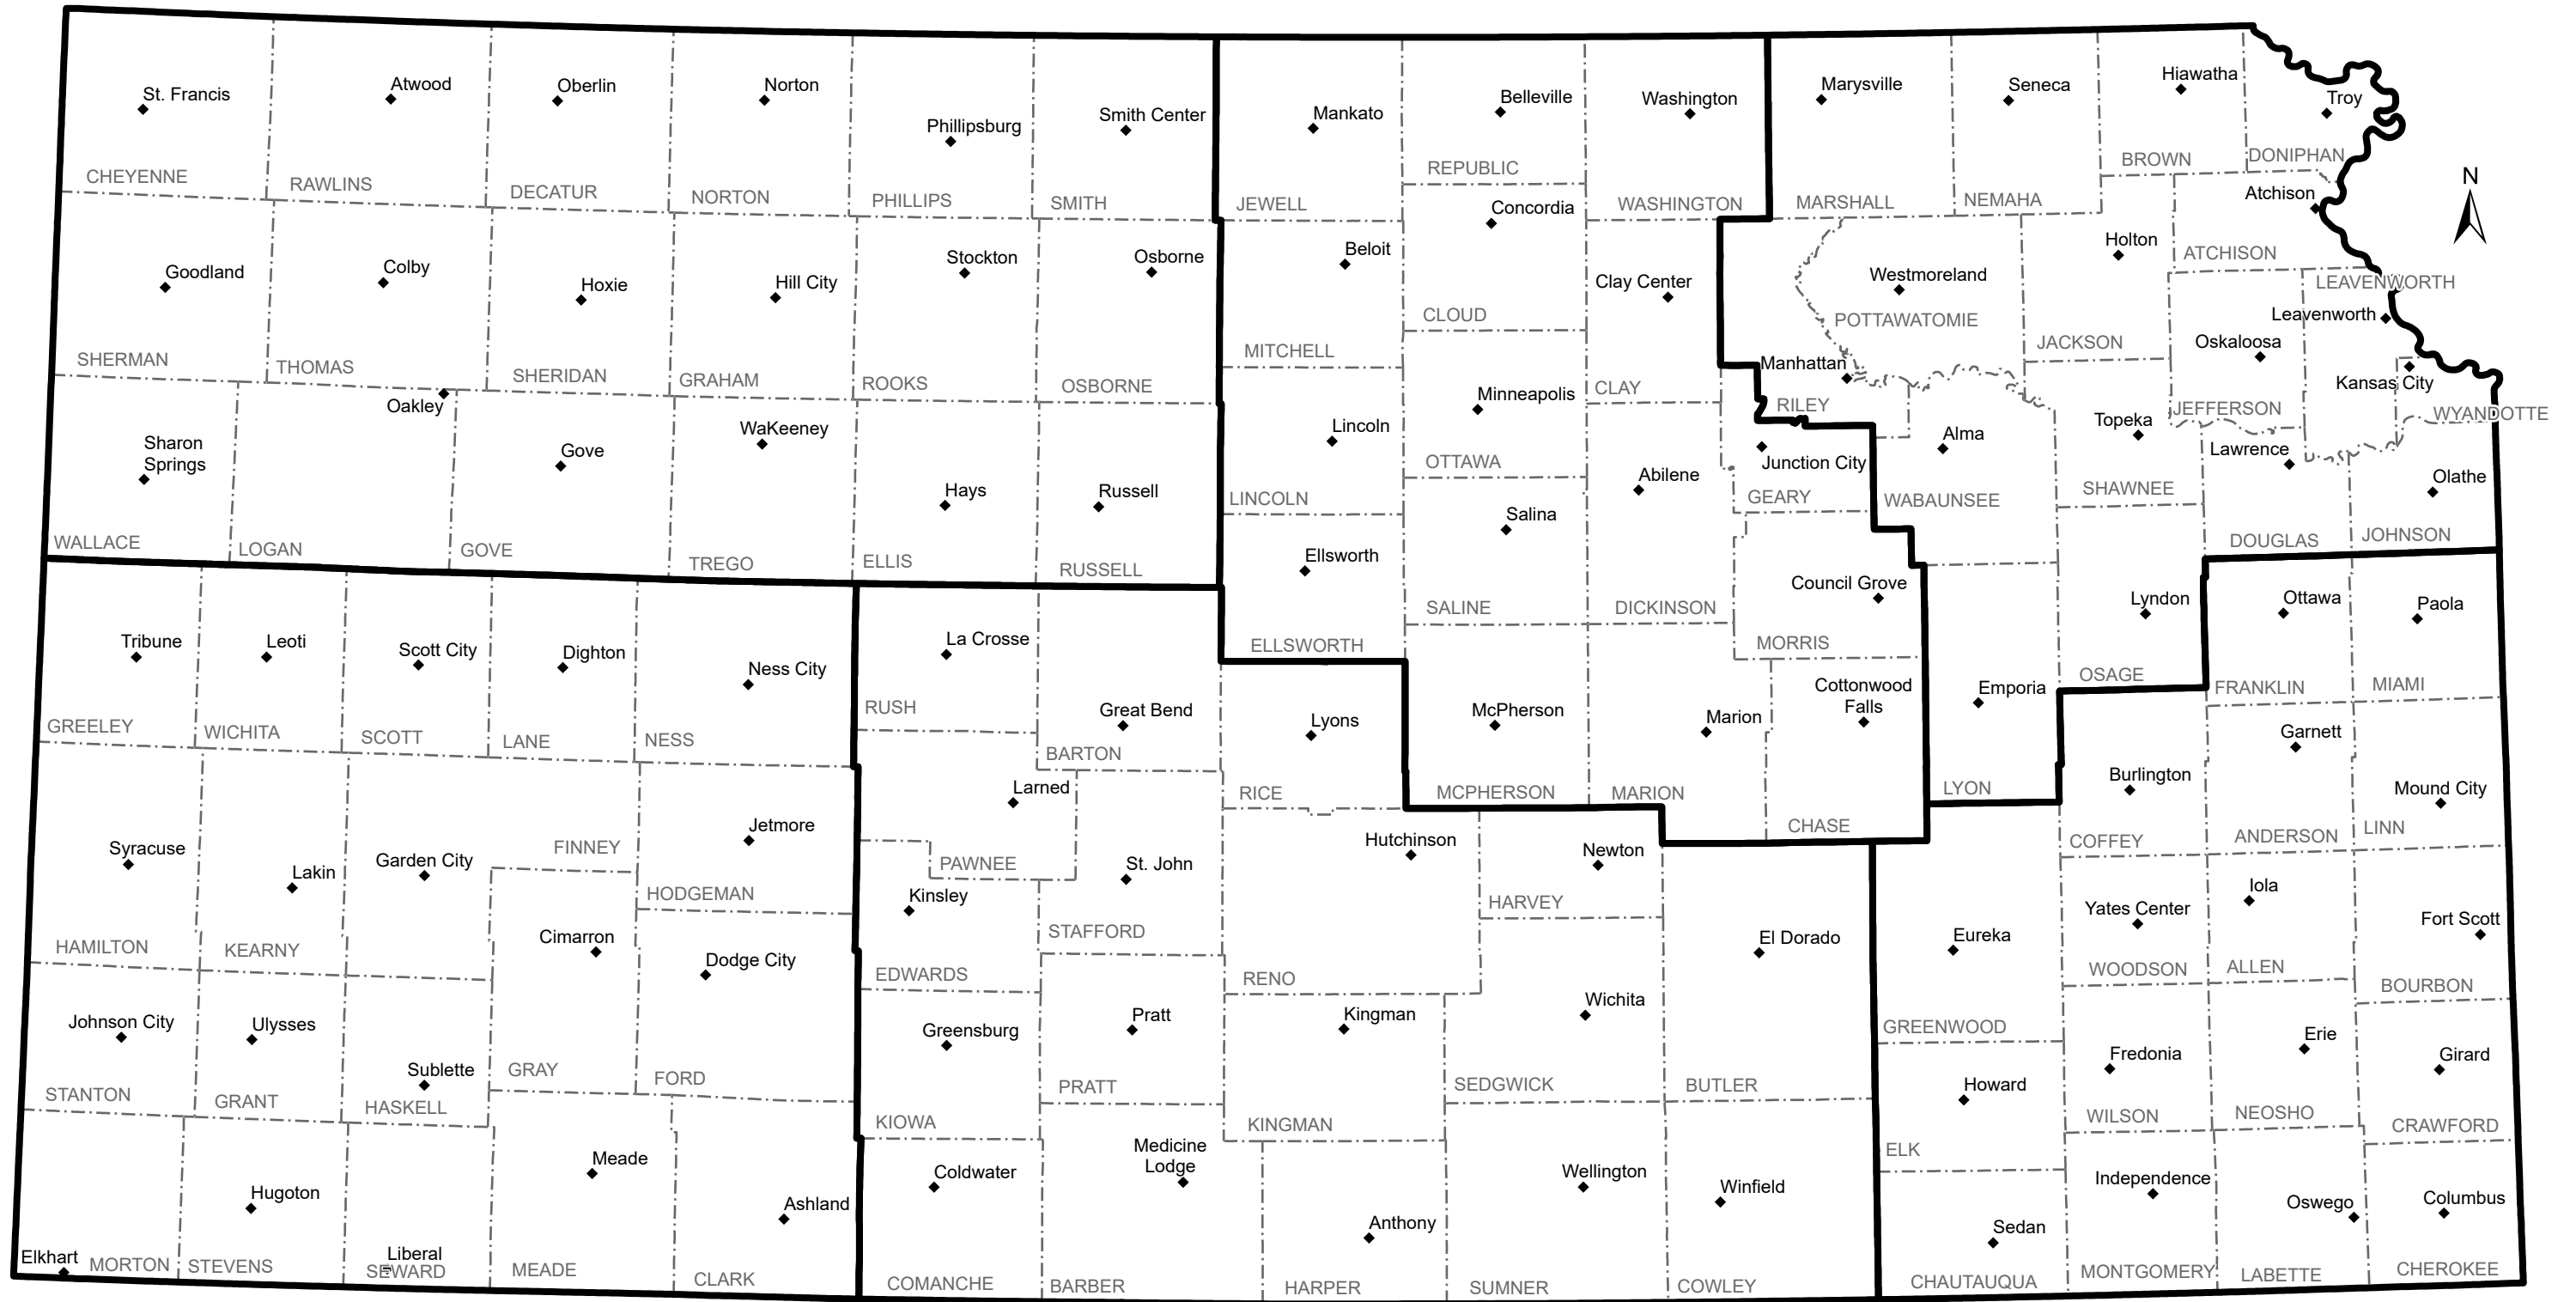

# KANSAS

◆ County Seat    - - - County Boundary    [ ] State Boundary    [ ] District Boundary

PREPARED BY THE  
**KANSAS DEPARTMENT OF TRANSPORTATION**  
**BUREAU OF TRANSPORTATION PLANNING**  
 Date Created: Monday, December 23, 2019  
*KDOT makes no warranties, guarantees, or representations for accuracy of this information and assumes no liability for errors or omissions.*