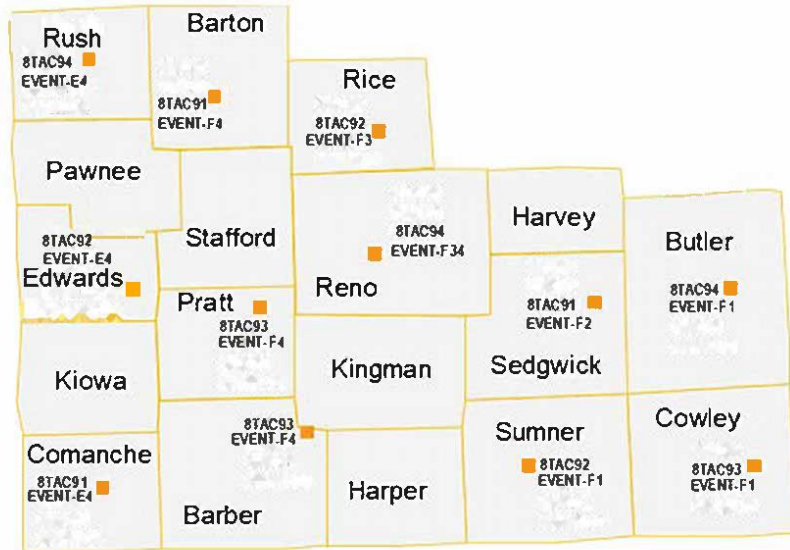

Northeast Kansas Mutual Aid Channels

Southeast Kansas Mutual Aid Channels

North Central Kansas Mutual Aid Channels

South Central Kansas Mutual Aid Channels

Northwest Kansas Mutual Aid Channels

Cheyenne 8TAC94 EVENT.D3	Rawlins 8TAC91 EVENT.D3	Decatur 8TAC92 EVENT-02	Norton 8TAC92 EVENT-02	Phillips 8TAC93 EVENT-02	Smith 8TAC93 EVENT-02
Sherman 8TAC91 EVENT.D3	Thomas 8TAC93 EVENT.D3	Sheridan	Graham 8TAC94 EVENT-02	Rooks 8TAC91 EVENT-02	Osborne 8TAC92 EVENT-01
Wallace 8TAC92 EVENT.D3	Logan 8TAC92 EVENT.D4	Gove 8TAC93 EVENT-04	Trego	Ellis 8TAC92 EVENT-01	Russell 8TAC91 EVENT-01

Southwest Kansas Mutual Aid Channels

Standardized Interoperability Template for 800 MHz P25 Radio System

- The state is divided into 14 zones which correspond with the Homeland Security Regions
- Each zone's talkgroups are set up Identical to correspond with the position of the channel selector on the radio (the first 7 channels are named the same in all zones)
- The channel is named with the region and zone indicator and then the discipline
Example: SE1-PSAP is the Southeast Region, Zone 1, PSAP talkgroup
- Use the county listing to find which zone you need to be in to communicate within the appropriate talkgroup, then set your radio to that zone and turn your channel selector knob to get to the correct channel (talkgroup)
- Listing of the channels in each zone:
 - 1 – PSAP (Public Safety Answering Point, dispatch centers)
 - 2 – MED (Hospitals/Medical)
 - 3 – TAC 1 (regional Tactical talkgroup for all disciplines)
 - 4 – TAC 2 (regional Tactical talkgroup for all disciplines)
 - 5 – AES (regional AES encrypted talkgroup for LEO)
 - 6 – KDEM-CALL (hailing talkgroup for KDEM)
 - 7 – NWS (National Weather Service)