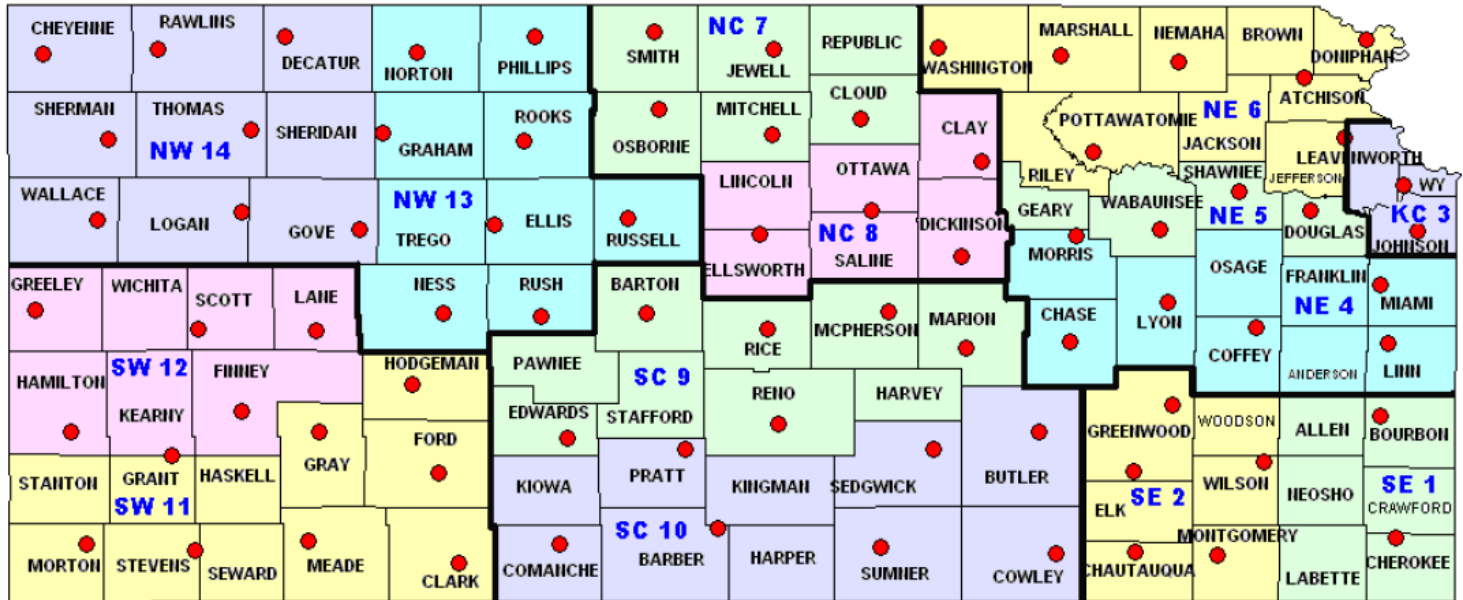

Kansas Homeland Security Regions and KDOT Tower Sites