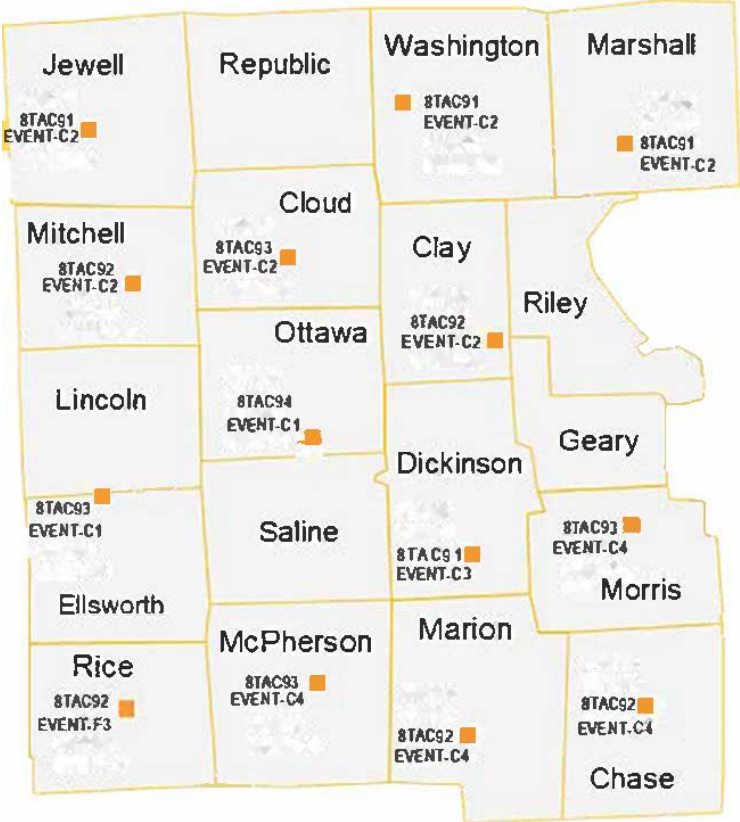


State of Kansas Radio Communications Mutual Aid Reference Guide

This Reference Guide explains the use of the State of Kansas Mutual Aid System.

This Reference Guide gives the procedure to be used to request the connections through Kansas Highway Patrol Central Dispatch.

Northeast Kansas Mutual Aid Channels

Southeast Kansas Mutual Aid Channels

North Central Kansas Mutual Aid Channels

South Central Kansas Mutual Aid Channels

Northwest Kansas Mutual Aid Channels

Cheyenne 8TAC94 EVENT.D3	Rawlins 8TAC91 EVENT.D3	Decatur 8TAC92 EVENT-02	Norton 8TAC92 EVENT-02	Phillips 8TAC93 EVENT-02	Smith 8TAC93 EVENT-02
Sherman 8TAC91 EVENT.D3	Thomas 8TAC93 EVENT.D3	Sheridan	Graham 8TAC94 EVENT-02	Rooks 8TAC91 EVENT-02	Osborne 8TAC92 EVENT-01
Wallace 8TAC92 EVENT.D3	Logan 8TAC92 EVENT.D4	Gove 8TAC93 EVENT-04	Trego	Ellis 8TAC92 EVENT-01	Russell 8TAC91 EVENT-01

County

Finney	SW12
Ford	SW11
Franklin	NE4
Geary	NES
Gove	NW14
Graham	NW13
Grant	SW11
Gray	SW11
Greeley	SW12
Greenwood	SE2
Hamilton	SW12
Harper	SCI0
Harvey	SC9
Haskell	SW11
Hodgeman	SW11
Jackson	NEG
Jefferson	NEG
Jewell	NC7
Johnson	KC3
Kearny	SW12
Kingman	SCI0
Kiowa	SCI0
Labette	SEI
Lane	SW12
Leavenworth	KC3
Lincoln	NC8
Linn	NE4