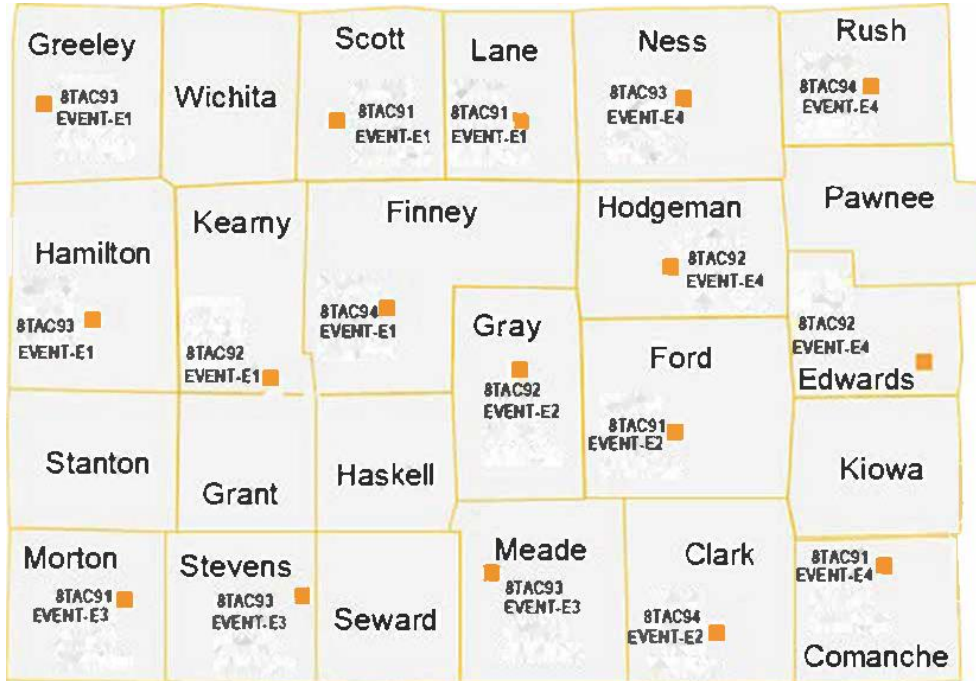

Northeast Kansas Mutual Aid Channels

Southeast Kansas Mutual Aid Channels

North Central Kansas Mutual Aid Channels

South Central Kansas Mutual Aid Channels

Northwest Kansas Mutual Aid Channels

Cheyenne 8TAC94 EVENT.D3	Rawlins 8TAC91 EVENT.D3	Decatur 8TAC92 EVENT-02	Norton 8TAC92 EVENT-02	Phillips 8TAC93 EVENT-02	Smith 8TAC93 EVENT-02
Sherman 8TAC91 EVENT.D3	Thomas 8TAC93 EVENT.D3	Sheridan	Graham 8TAC94 EVENT-02	Rooks 8TAC91 EVENT-02	Osborne 8TAC92 EVENT-01
Wallace 8TAC92 EVENT.D3	Logan 8TAC92 EVENT.D4	Gove 8TAC93 EVENT-04	Trego	Ellis 8TAC92 EVENT-01	Russell 8TAC91 EVENT-01

Southwest Kansas Mutual Aid Channels

Standardized Interoperability Template for 800 MHz P25 Radio System

- The state is divided into 14 zones which correspond with the Homeland Security Regions
- Each zone's talkgroups are set up Identical to correspond with the position of the channel selector on the radio (the first 7 channels are named the same in all zones)
- The channel is named with the region and zone indicator and then the discipline
Example: SE1-PSAP is the Southeast Region, Zone 1, PSAP talkgroup
- Use the county listing to find which zone you need to be in to communicate within the appropriate talkgroup, then set your radio to that zone and turn your channel selector knob to get to the correct channel (talkgroup)
- Listing of the channels in each zone:
 - 1 – PSAP (Public Safety Answering Point, dispatch centers)
 - 2 – MED (Hospitals/Medical)
 - 3 – TAC 1 (regional Tactical talkgroup for all disciplines)
 - 4 – TAC 2 (regional Tactical talkgroup for all disciplines)
 - 5 – AES (regional AES encrypted talkgroup for LEO)
 - 6 – KDEM-CALL (hailing talkgroup for KDEM)
 - 7 – NWS (National Weather Service)